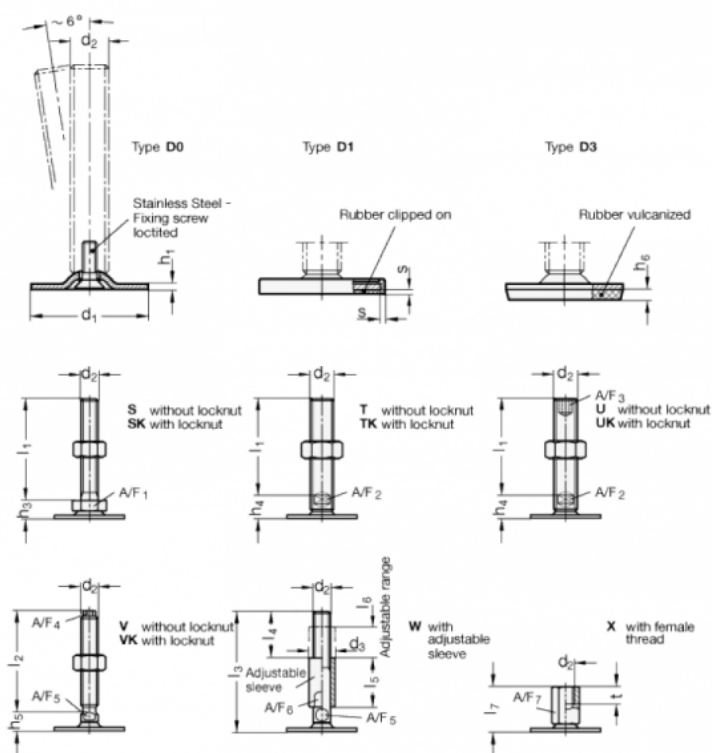

Data Sheet

Article number: 204180M2075D3UK

Description: E+G levelling foot
GN 41-80-M20-75-D3-UK

Note: UK With nut, Hexagon socket at the top, Wrench flat at the bottom

Measures

- A/F2 = 15
- A/F3 = 10
- d1 = 80
- d2 = M20
- h1 = 3
- h4 = 18
- h6 = 5
- l1 = 75